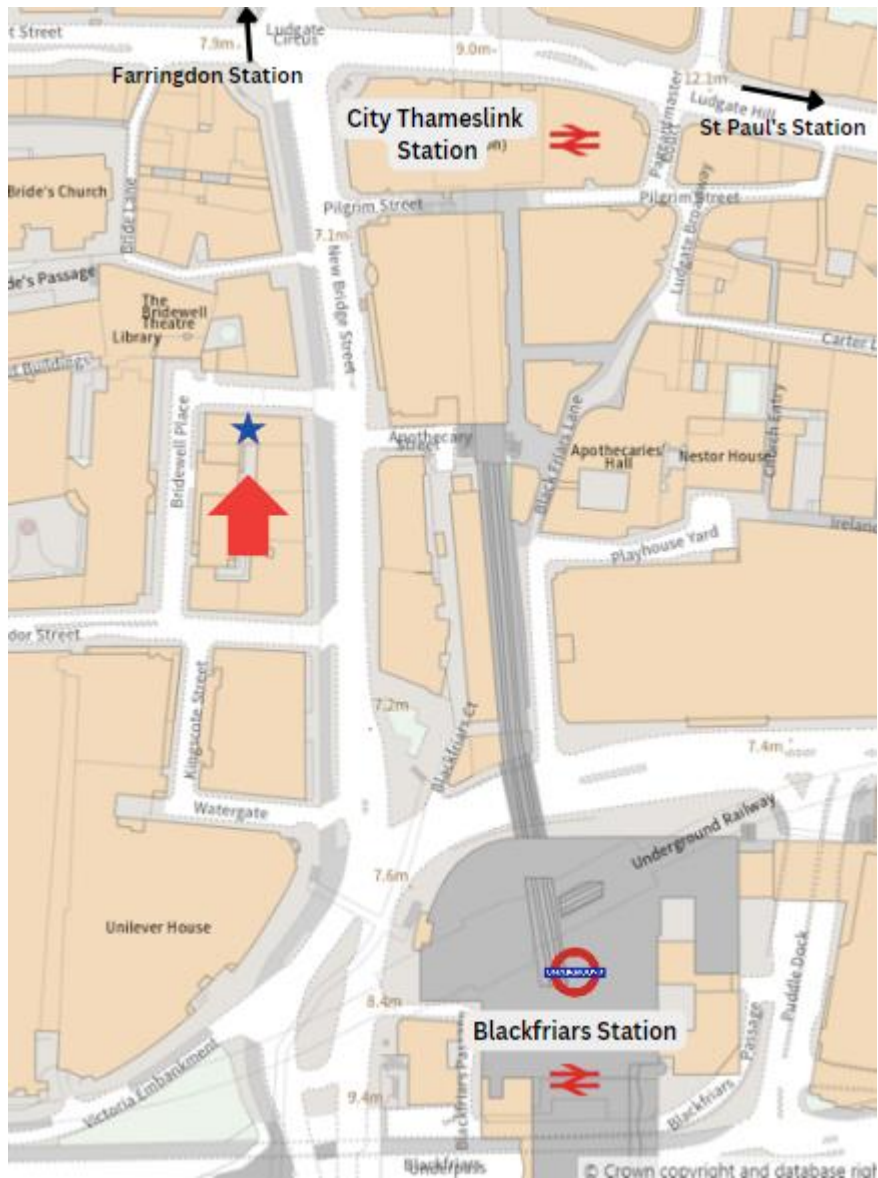

Google Maps: <https://goo.gl/maps/YVgEuMva4ei5wtpk7>

NATIONAL ACCESS & SCAFFOLDING CONFEDERATION LIMITED

Registered Office: 4th Floor, 12 Bridewell Place, London EC4V 6AP Tel: 020 7822 7400 Fax: 020 7822 7401 enquiries@nasc.org.uk www.nasc.org.uk

Registered in England no. 4866191